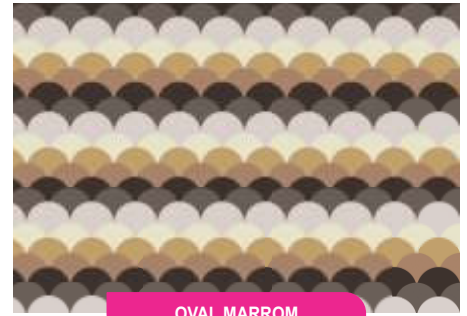

NEW COBOGÓ PRETO

COBOGÓ AMARELO

ASTECA ROSA

ASTECA VERDE

BILBOQUETE GRIS\*

BILBOQUETE CLARA

CUEVA GRIS\*

KUTA TURQUESA

KUTA GRIS\*

LOSANGO ROSA\*

LOSANGO VERDE

LOSANGO VERMELHO

OVAL PRETO

TULIPA

OVAL VERDE

OVAL PESSEGO

OVAL LILÁS

OVAL MARROM

UMBRELA NUDE

UMBRELA BEGE

UMBRELA GRIS

DISCO VERMELHO\*

DISCO BEGE\*

DISCO CINZA\*